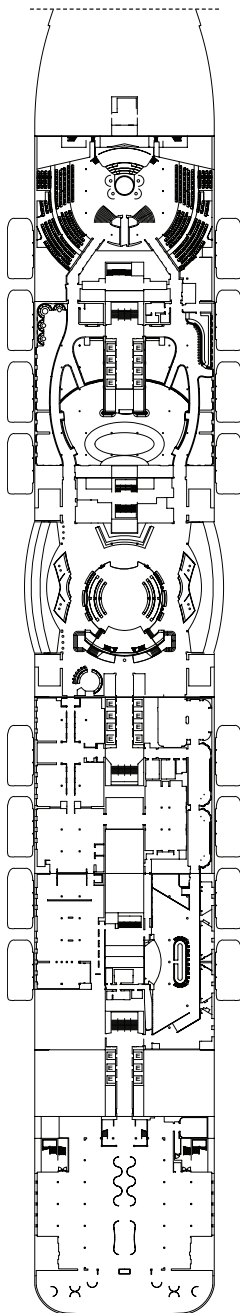

DECK 6
PIENZA