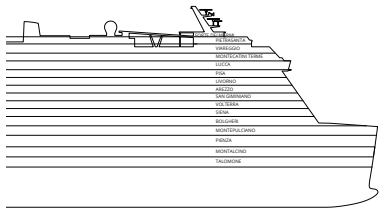

DECK 20
FORTE DEI MARMİ

DECK 19
PIETRASANTA

DECK 18
VIAREGGIO

DECK 17
MONTECATINI TERME

DECK 16
LUCCA

Grt: 182.700 t
 Length: 337 m
 Width: 42 m
 Cruising speed: 17 Knots
 Max speed: 21,5 Knots

- H cabins for disabled guests
- C interconnecting cabins
- E lift
- single sofa bed
- 1 upper berth