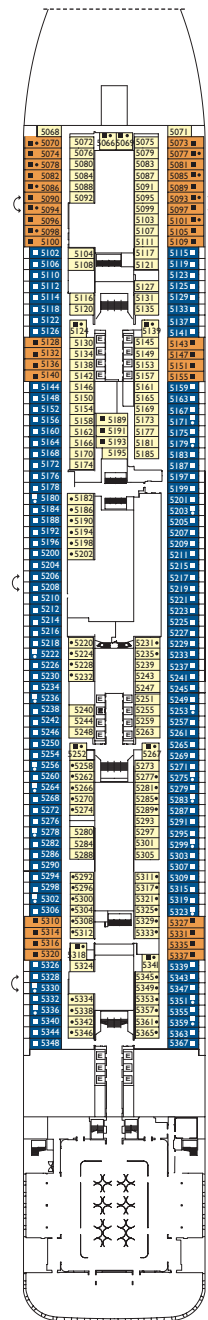

Montalcino*, Bolgheri, Siena, Volterra,
San Gimignano, Arezzo, Venezia, Pisa,
Lucca, Bellagio

* Cabins with loggia balcony (balcony door can be closed by the crew in case of bad weather)

Grt: 182.700 t
 Length: 337 m
 Width: 42 m
 Cruising speed: 17 Knots
 Max speed: 21,5 Knots

- H cabins for disabled guests
- C interconnecting cabins
- E lift
- single sofa bed
- 1 upper berth

Note: the matrimonial bed is available in all the categories of cabin.
 3° and 4° bed are available in all the categories.

DECK 8
BOLGHERI

DECK 7
MONTEPULCIANO

DECK 6
PIENZA

DECK 5
MONTALCINO

DECK 4
TALAMONE

Costa Toscana

Inside cabin

Talamone, Montalcino, Bolgheri, Siena, Volterra, San Gimignano, Arezzo, Livorno, Pisa, Lucca, Montecatini Terme

DECK 20
FORTE DEI MARMİ

DECK 19
PIETRASANTA

DECK 18
VIAREGGIO

DECK 17
MONTECATINI TERME

DECK 16
LUCCA

Grt: 182.700 t
 Length: 337 m
 Width: 42 m
 Cruising speed: 17 Knots
 Max speed: 21,5 Knots

- H cabins for disabled guests
- C interconnecting cabins
- E lift
- single sofa bed
- 1 upper berth