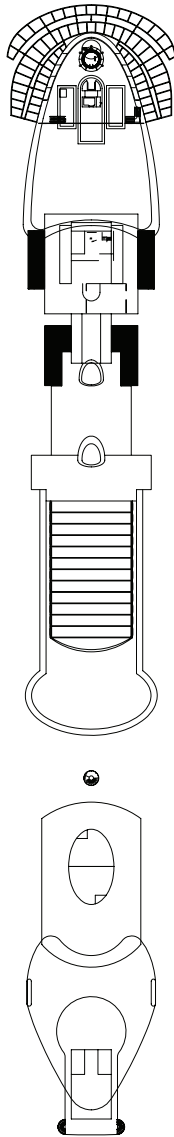

Montalcino*, Bolgheri, Siena, Volterra,
San Gimignano, Arezzo, Venezia, Pisa,
Lucca, Bellagio

* Cabins with loggia balcony (balcony door can be closed by the crew in case of bad weather)

Grt: 182.700 t
 Length: 337 m
 Width: 42 m
 Cruising speed: 17 Knots
 Max speed: 21,5 Knots

- H cabins for disabled guests
- C interconnecting cabins
- E lift
- single sofa bed
- 1 upper berth

Note: the matrimonial bed is available in all the categories of cabin.
 3° and 4° bed are available in all the categories.

DECK 20
FORTE DEI MARMİ

DECK 19
PIETRASANTA

DECK 18
VIAREGGIO

DECK 17
MONTECATINI TERME

DECK 16
LUCCA

Grt: 182.700 t
 Length: 337 m
 Width: 42 m
 Cruising speed: 17 Knots
 Max speed: 21,5 Knots

- H cabins for disabled guests
- C interconnecting cabins
- E lift
- single sofa bed
- 1 upper berth