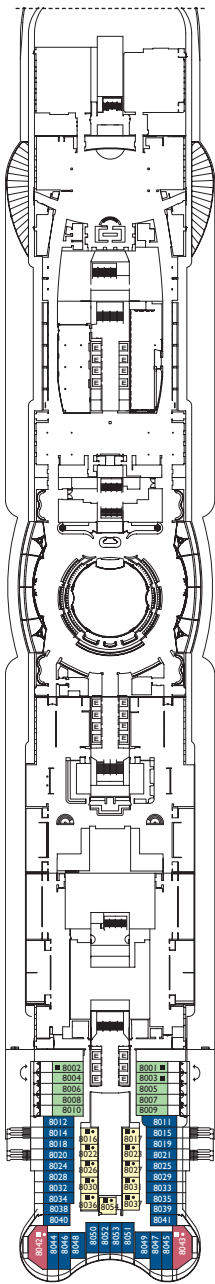

DECK 8
BOLGHERI