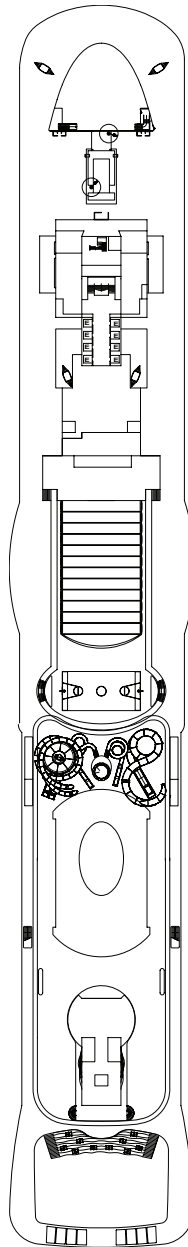

Montalcino*, Bolgheri, Siena, Volterra,
San Gimignano, Arezzo, Venezia, Pisa,
Lucca, Bellagio

* Cabins with loggia balcony (balcony door can be closed by the crew in case of bad weather)

Grt: 182.700 t
 Length: 337 m
 Width: 42 m
 Cruising speed: 17 Knots
 Max speed: 21,5 Knots

- H cabins for disabled guests
- C interconnecting cabins
- E lift
- single sofa bed
- 1 upper berth

Note: the matrimonial bed is available in all the categories of cabin.
 3° and 4° bed are available in all the categories.

DECK 20
FORTE DEI MARMİ

DECK 19
PIETRASANTA

DECK 18
VIAREGGIO

DECK 17
MONTECATINI TERME

DECK 16
LUCCA

Grt: 182.700 t
 Length: 337 m
 Width: 42 m
 Cruising speed: 17 Knots
 Max speed: 21,5 Knots

- H cabins for disabled guests
- C interconnecting cabins
- E lift
- single sofa bed
- 1 upper berth