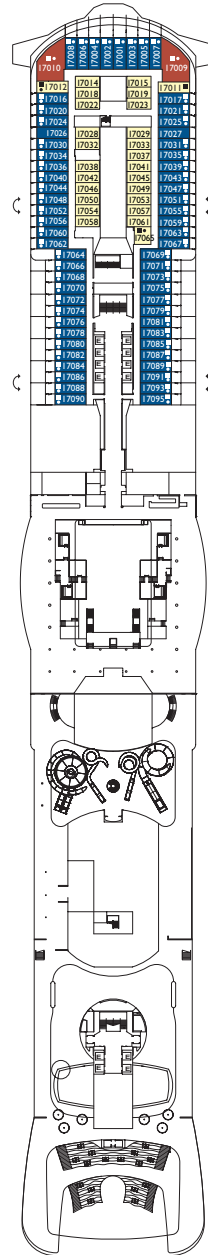

Montalcino*, Bolgheri, Siena, Volterra,
San Gimignano, Arezzo, Venezia, Pisa,
Lucca, Bellagio

* Cabins with loggia balcony (balcony door can be closed by the crew in case of bad weather)

Grt: 182.700 t
 Length: 337 m
 Width: 42 m
 Cruising speed: 17 Knots
 Max speed: 21,5 Knots

- H cabins for disabled guests
- C interconnecting cabins
- E lift
- single sofa bed
- 1 upper berth

Note: the matrimonial bed is available in all the categories of cabin.
 3° and 4° bed are available in all the categories.

DECK 8
BOLGHERI

DECK 7
MONTEPULCIANO

DECK 6
PIENZA

DECK 5
MONTALCINO

DECK 4
TALAMONE

Costa Toscana

Inside cabin

Talamone, Montalcino, Bolgheri, Siena, Volterra, San Gimignano, Arezzo, Livorno, Pisa, Lucca, Montecatini Terme

DECK 20
FORTE DEI MARMİ

DECK 19
PIETRASANTA

DECK 18
VIAREGGIO

DECK 17
MONTECATINI TERME

DECK 16
LUCCA

Grt: 182.700 t
 Length: 337 m
 Width: 42 m
 Cruising speed: 17 Knots
 Max speed: 21,5 Knots

- H cabins for disabled guests
- C interconnecting cabins
- E lift
- single sofa bed
- 1 upper berth