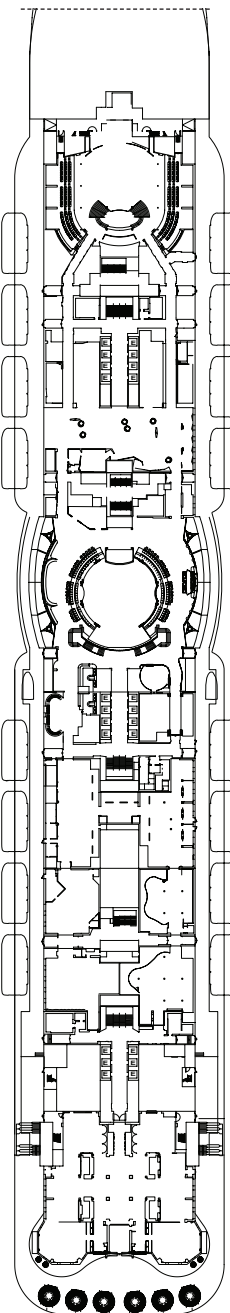

DECK 7
MONTEPULCIANO