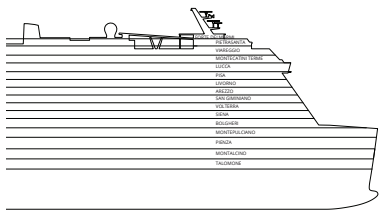

Costa Toscana

Inside cabin

Talamone, Montalcino, Bolgheri,
Siena, Volterra, San Gimignano, Arezzo,
Livorno, Pisa, Lucca,
Montecatini Terme

Outside cabins ocean view

Talamone, Montalcino

Cabins with ocean view balcony

Montalcino*, Bolgheri, Siena, Volterra,
San Gimignano, Arezzo, Venezia, Pisa,
Lucca, Bellagio

* Cabins with loggia balcony (balcony door can be closed by the crew in case of bad weather)

Grt: 182.700 t
 Length: 337 m
 Width: 42 m
 Cruising speed: 17 Knots
 Max speed: 21,5 Knots