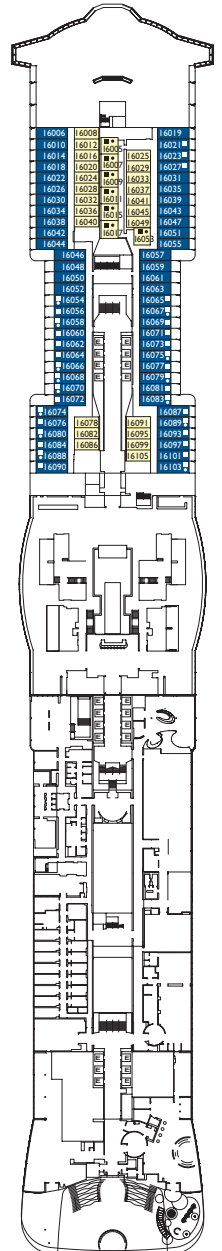

Montalcino*, Bolgheri, Siena, Volterra,
San Gimignano, Arezzo, Venezia, Pisa,
Lucca, Bellagio

* Cabins with loggia balcony (balcony door can be closed by the crew in case of bad weather)

Grt: 182.700 t
 Length: 337 m
 Width: 42 m
 Cruising speed: 17 Knots
 Max speed: 21,5 Knots

- H cabins for disabled guests
- C interconnecting cabins
- E lift
- single sofa bed
- 1 upper berth

Note: the matrimonial bed is available in all the categories of cabin.
 3° and 4° bed are available in all the categories.

DECK 20
FORTE DEI MARMİ

DECK 19
PIETRASANTA

DECK 18
VIAREGGIO

DECK 17
MONTECATINI TERME

DECK 16
LUCCA

Grt: 182.700 t
 Length: 337 m
 Width: 42 m
 Cruising speed: 17 Knots
 Max speed: 21,5 Knots

- H cabins for disabled guests
- C interconnecting cabins
- E lift
- single sofa bed
- 1 upper berth

Note: the matrimonial bed is available in all the categories of cabin.
 3° and 4° bed are available in all the categories.

Suites

- Suite with Ocean View Balcony.
 Bolgheri, Siena, Volterra, San Gimignano, Arezzo, Livorno, Milano
- Grand Suite with Ocean View Balcony.
 Siena, San Gimignano, Arezzo, Montecatini Terme