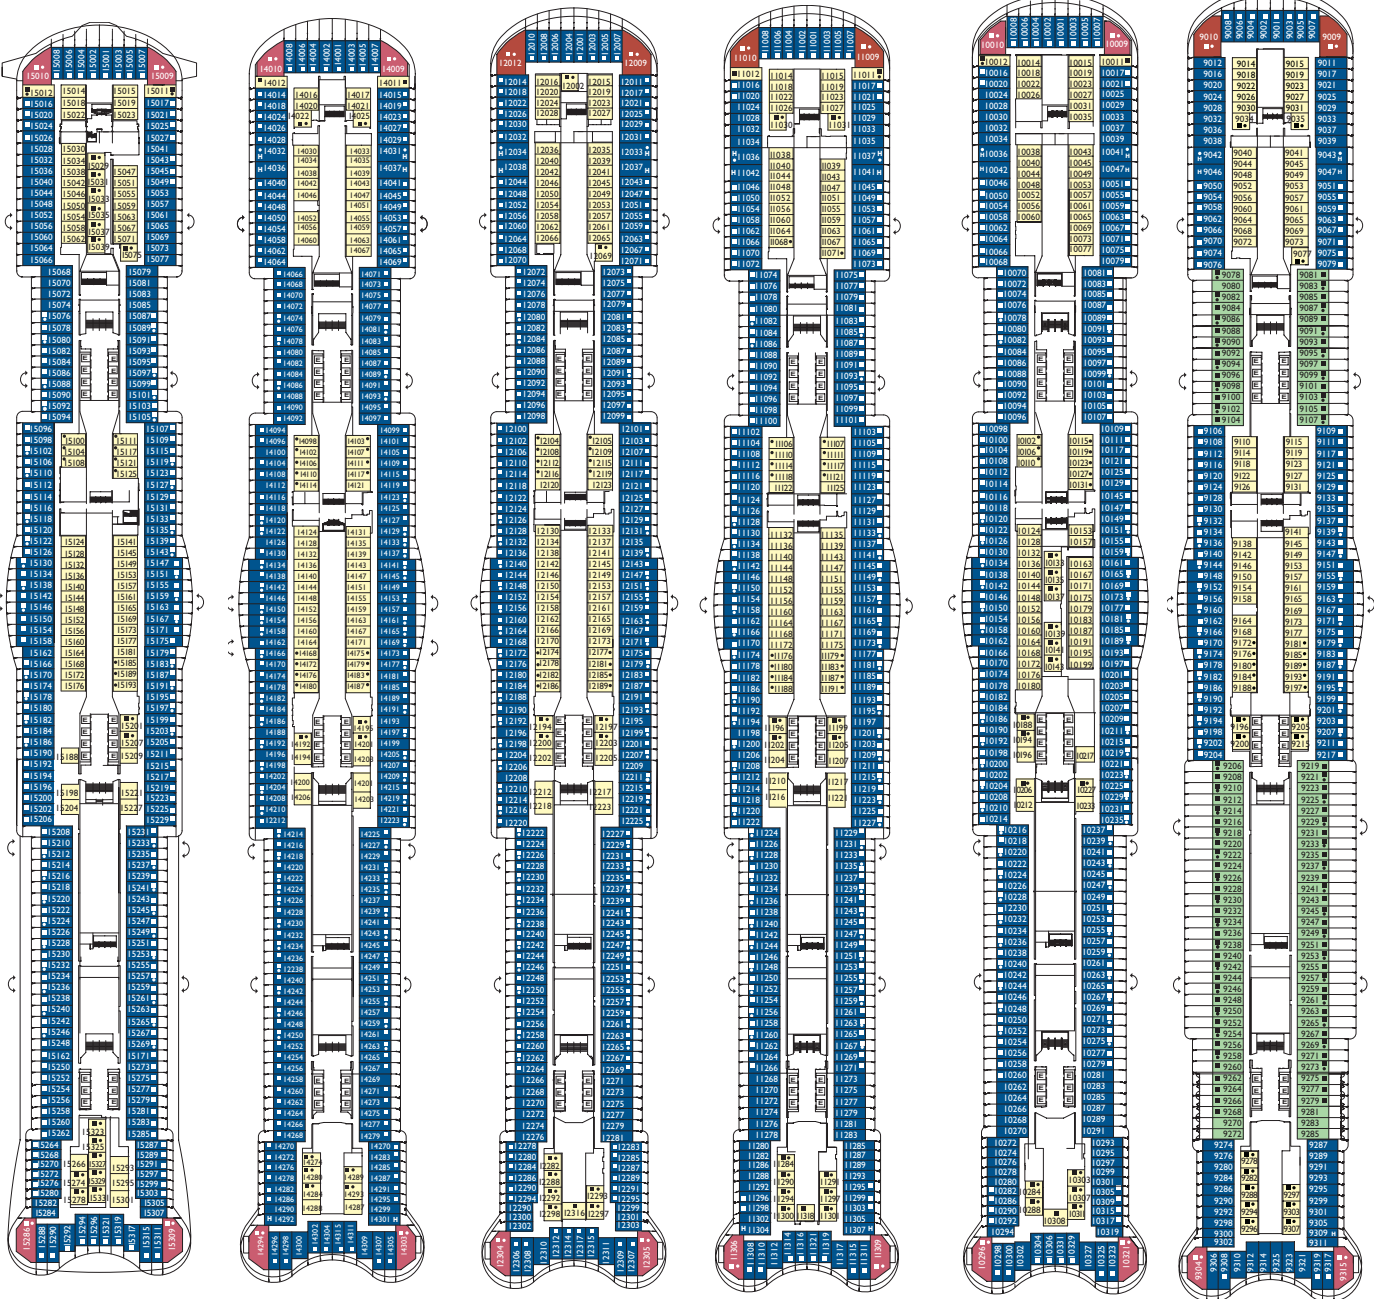

DECK 18
VIAREGGIO

DECK 17
MONTECATINI TERME

DECK 16
LUCCA

Cabin with terrace by the sea

Bolgheri, Siena

DECK 15
PISA

DECK 14
LIVORNO

DECK 12
AREZZO

DECK 11
SAN GIMINIANO

DECK 10
VOLTERRA

DECK 9
SIENA