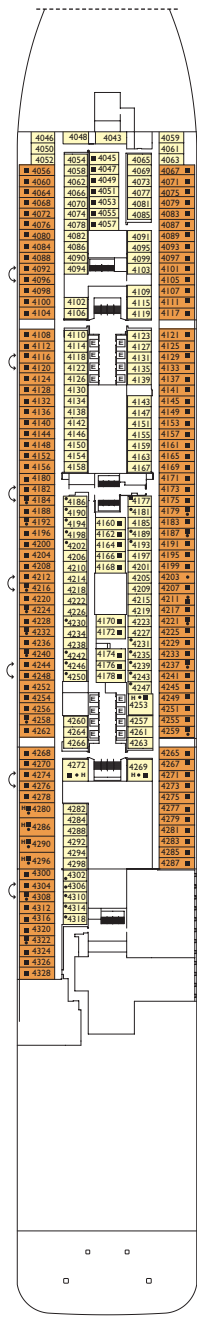

Montalcino*, Bolgheri, Siena, Volterra,
San Gimignano, Arezzo, Venezia, Pisa,
Lucca, Bellagio

* Cabins with loggia balcony (balcony door can be closed by the crew in case of bad weather)

Grt: 182.700 t
 Length: 337 m
 Width: 42 m
 Cruising speed: 17 Knots
 Max speed: 21,5 Knots

- H cabins for disabled guests
- C interconnecting cabins
- E lift
- single sofa bed
- 1 upper berth

Note: the matrimonial bed is available in all the categories of cabin.
 3° and 4° bed are available in all the categories.

DECK 8
BOLGHERI

DECK 7
MONTEPULCIANO

DECK 6
PIENZA

DECK 5
MONTALCINO

DECK 4
TALAMONE

Costa Toscana

Inside cabin

Talamone, Montalcino, Bolgheri, Siena, Volterra, San Gimignano, Arezzo, Livorno, Pisa, Lucca, Montecatini Terme

DECK 20
FORTE DEI MARMİ

DECK 19
PIETRASANTA

DECK 18
VIAREGGIO

DECK 17
MONTECATINI TERME

DECK 16
LUCCA

Grt: 182.700 t
 Length: 337 m
 Width: 42 m
 Cruising speed: 17 Knots
 Max speed: 21,5 Knots

- H cabins for disabled guests
- C interconnecting cabins
- E lift
- single sofa bed
- 1 upper berth