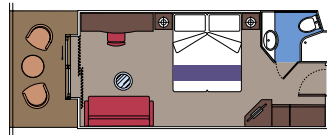

3 Cabins (≈ 28 m²) with balcony (from ≈ 5 to 7 m²) for guests with disabilities or reduced mobility. Single beds can be converted into a double bed only in cabin 15025.

This kind of accommodation is available with Bella, Fantastica and Aurea Experiences.