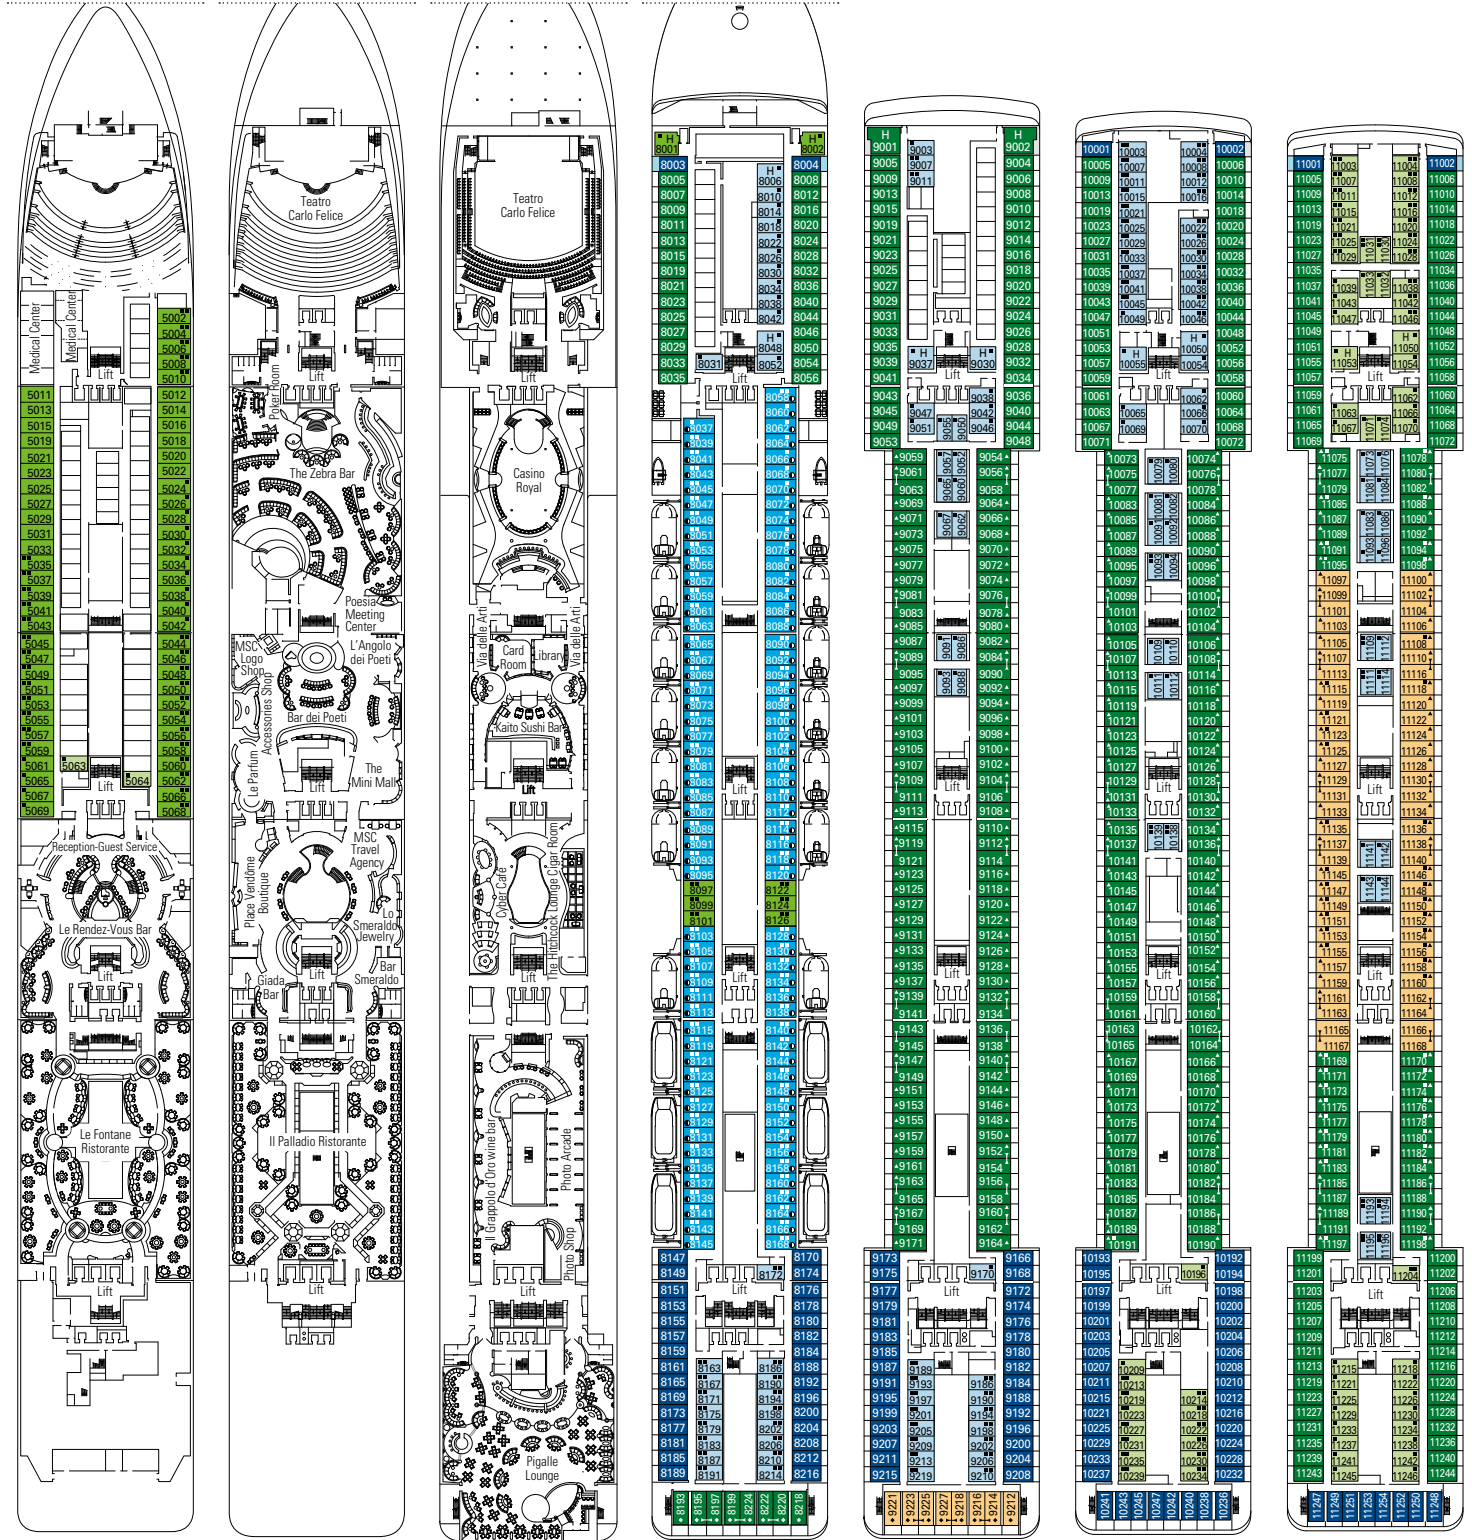

### TECHNICAL CHARACTERISTICS OF THE SHIP

GROSS TONNAGE	92.627 tons
LENGTH / BEAM / HEIGHT	293,80 m / 32,20 m / 59,64 m
DECKS	16, incl. 13 for guests
LIFTS	13
VOLTAGE (IN CABIN)	110/220 volts
MAXIMUM SPEED	23 knots
STABILIZERS	Stabilized with 2 fins
NUMBER OF PASSENGERS	3.223
NUMBER OF CABINS	1.275, incl. 17 for guests with disabilities or reduced mobility
CREW MEMBERS	Approx. 987
POOLS	3, incl. 1 for children; 7 whirlpool baths

# DECK PLANS & ACCOMMODATIONS

1.275 CABINS  
3.223 GUESTS

CORAL BAY

DECK 5  
PETRARCA

DECK 6  
DANTE

DECK 7  
MANZONI

DECK 8  
TASSO

DECK 9  
UNGARETTI

Ship configuration, data and descriptions may be subject to change depending on the season and on the destination and must be verified at the time of booking. Deck plans are valid for cruises sailing from April 21, 2020.