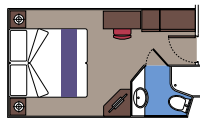

This kind of accommodation is available with Bella, Fantastica and Aurea Experiences.