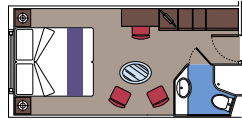

This kind of accommodation is only available with Bella Experience.