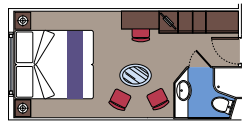

## 69 Ocean View

67 Cabins with porthole (from ≈ 16 to 17 m<sup>2</sup>).

2 Ocean View Cabins for guests with disabilities or reduced mobility (≈ 19 m<sup>2</sup>).  
Double bed can be converted into two single beds.