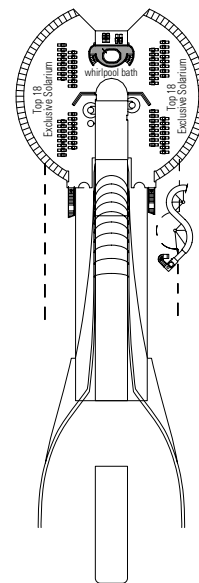

1.751 CABINS

Royal Suites	2
Executive & Family Suites	3
Deluxe Grand Suite	8
Deluxe Suites*	56
Aurea Suites	28
Balcony*	1.134
Ocean View*	115
Interior*	405

* Including cabins for guests with disabilities or reduced mobility.

CABIN CATEGORIES

BELLA › Interior
BELLA › Ocean View
BELLA › Balcony

FANTASTICA › Interior
FANTASTICA › Ocean View
FANTASTICA › Balcony
FANTASTICA › Family Cabin**
FANTASTICA › Suite°

AUREA › Balcony
AUREA › Suite°
AUREA › Suite

MSC YACHT CLUB › Deluxe Suite
MSC YACHT CLUB › Deluxe Grand Suite
MSC YACHT CLUB › Executive & Family Suite°
MSC YACHT CLUB › Royal Suite

- ° Sealed panoramic window.
- ** The ship offers many family cabins which are the combination of 2 connected cabins.
- All cabins have one double bed convertible to two single beds.
- 3rd bed available in all categories except for Interior Bella and Suite Fantastica.
- 4th bed available in all categories except for Interior Bella, Suite Fantastica and MSC Yacht Club Deluxe Grand Suite.

LEGEND

- ▲ Sofa bed
- Double sofa bed
- 3rd bed is a pullman bed
- 3rd and 4th beds are pullman beds
- └ Connecting cabins
- ◻ Cabin with panoramic sealed window
- H Cabin for guests with disabilities or reduced mobility
- ★ Juliet balcony (non-walkable area)
- ◐ Cabins with partial view
- Balcony with metal balustrade
- Balcony with half glass half metal balustrade

DECK 14 AFRODITE   DECK 15 MERCURIO   DECK 16 URANO   DECK 18 ELIOS

Ship configuration, data and descriptions may be subject to change depending on the season and on the destination and must be verified at the time of booking.