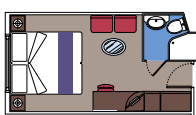

MSC YACHT CLUB ROYAL SUITE

INTERIOR CABIN

28 Suites

Suites (from ≈ 21 to ≈ 41 m²) with balcony (≈ 6 m²) or panoramic sealed window. Double bed can be converted into two single beds.

This kind of accommodation is available with Fantastica and Aurea Experiences.

1.106 Balcony

Cabins (from ≈ 14 to 19 m²) with balcony (from ≈ 1 to $\approx 11,5$ m²). Double bed can be converted into two single beds.

Including 224 Family Cabins consisting in two connecting cabins. Can accommodate up to 6 people. Only available with Fantastica Experience.

This kind of accommodation is available with Bella, Fantastica and Aurea Experiences.

113 Ocean View

Cabins with porthole (from ≈ 12 to ≈ 20 m²). Double bed can be converted into two single beds.

This kind of accommodation is available with Bella and Fantastica Experiences.