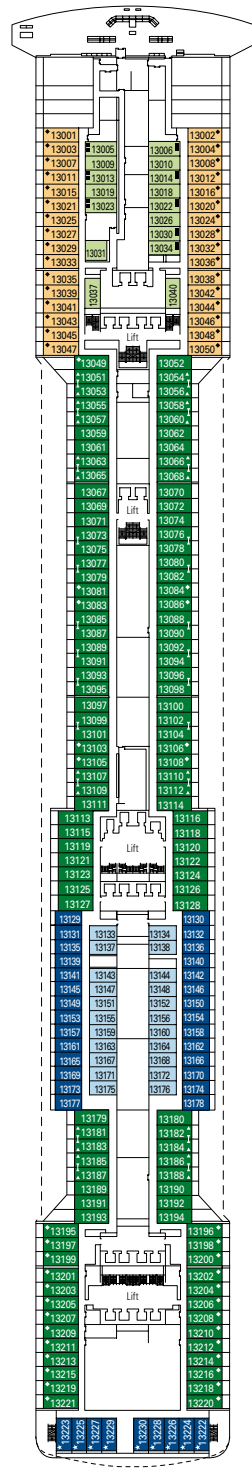

DECK 13
CUPIDO