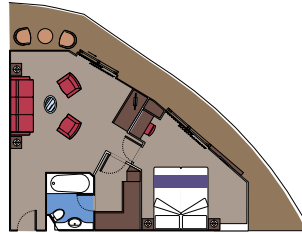

THE ONE BAR

CONCIERGE AREA

CABIN TYPES

INCLUDED FACILITIES

Air conditioning
Spacious wardrobe
Bathroom with shower or bathtub
Interactive TV
Telephone
Wi-Fi connection (for a fee except for MSC Yacht Club)
Mini bar
Safe deposit box

2 Royal Suites

Royal Suites ($\approx 36 \text{ m}^2$) with balcony ($\approx 16 \text{ m}^2$).
Double bed can be converted into two single beds.

This kind of accommodation is only available in the MSC Yacht Club.

3 Executive & Family Suites

Executive and Family Suites with panoramic sealed window (from ≈ 40 to $\approx 51 \text{ m}^2$).
Double bed can be converted into two single beds.

This kind of accommodation is only available in the MSC Yacht Club.

8 Deluxe Grand Suites

Deluxe Grand Suites ($\approx 26 \text{ m}^2$) with balcony ($5,7 \text{ m}^2$).
Double bed can be converted into two single beds.

This kind of accommodation is only available in the MSC Yacht Club.