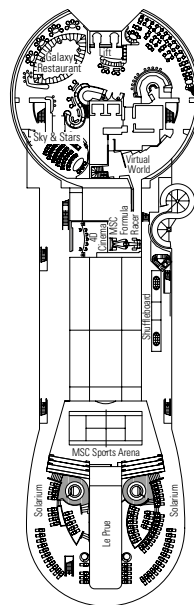

1.751 CABINS

Royal Suites	2
Executive & Family Suites	3
Deluxe Grand Suite	8
Deluxe Suites*	56
Aurea Suites	28
Balcony*	1.134
Ocean View*	115
Interior*	405

* Including cabins for guests with disabilities or reduced mobility.

CABIN CATEGORIES

BELLA › Interior
BELLA › Ocean View
BELLA › Balcony

FANTASTICA › Interior
FANTASTICA › Ocean View
FANTASTICA › Balcony
FANTASTICA › Family Cabin**
FANTASTICA › Suite°

AUREA › Balcony
AUREA › Suite°
AUREA › Suite

MSC YACHT CLUB › Deluxe Suite
MSC YACHT CLUB › Deluxe Grand Suite
MSC YACHT CLUB › Executive & Family Suite°
MSC YACHT CLUB › Royal Suite

- ° Sealed panoramic window.
- ** The ship offers many family cabins which are the combination of 2 connected cabins.
- All cabins have one double bed convertible to two single beds.
- 3rd bed available in all categories except for Interior Bella and Suite Fantastica.
- 4th bed available in all categories except for Interior Bella, Suite Fantastica and MSC Yacht Club Deluxe Grand Suite.

LEGEND

- ▲ Sofa bed
- Double sofa bed
- 3rd bed is a pullman bed
- 3rd and 4th beds are pullman beds
- └ Connecting cabins
- ◻ Cabin with panoramic sealed window
- H Cabin for guests with disabilities or reduced mobility
- ★ Juliet balcony (non-walkable area)
- ◐ Cabins with partial view
- Balcony with metal balustrade
- Balcony with half glass half metal balustrade

DECK 14 AFRODITE   DECK 15 MERCURIO   DECK 16 URANO   DECK 18 ELIOS

Ship configuration, data and descriptions may be subject to change depending on the season and on the destination and must be verified at the time of booking.