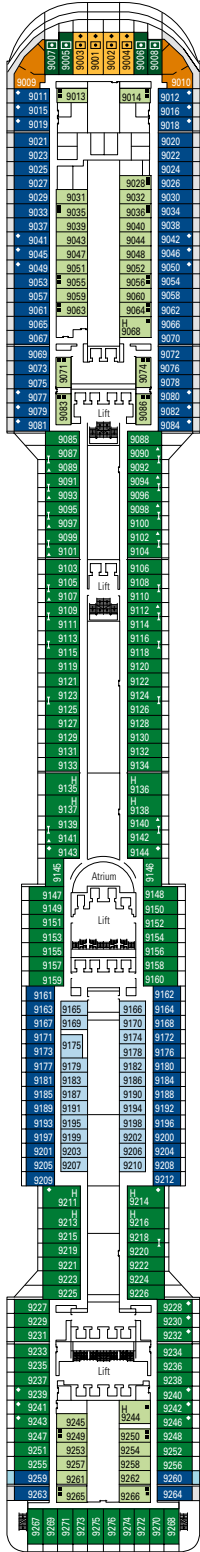

LA CANTINA DI BACCO

DECK 9
MINERVA