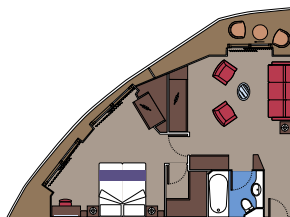

THE ONE BAR

CONCIERGE AREA

CABIN TYPES

INCLUDED FACILITIES

Air conditioning
Spacious wardrobe
Bathroom with shower or bathtub
Interactive TV
Telephone
Wi-Fi connection (for a fee except for MSC Yacht Club)
Mini bar
Safe deposit box

8 Deluxe Grand Suites

Deluxe Grand Suites ($\approx 26 \text{ m}^2$) with balcony ($5,7 \text{ m}^2$).
Double bed can be converted into two single beds.

This kind of accommodation is only available in the MSC Yacht Club.

56 Deluxe Suites

Deluxe Suites (from $\approx 18,5$ to $\approx 29 \text{ m}^2$) with balcony ($\approx 6 \text{ m}^2$).
Double bed can be converted into two single beds.

This kind of accommodation is only available in the MSC Yacht Club.

MSC YACHT CLUB ROYAL SUITE

INTERIOR CABIN

28 Suites

Suites (from ≈ 21 to ≈ 41 m²) with balcony (≈ 6 m²) or panoramic sealed window. Double bed can be converted into two single beds.

This kind of accommodation is available with Fantastica and Aurea Experiences.