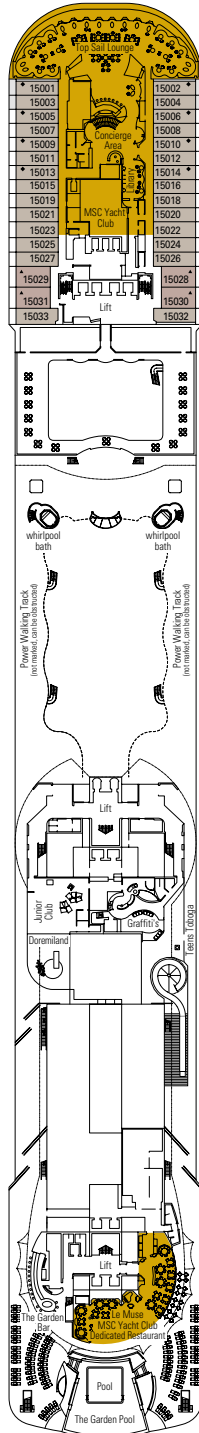

1.751 CABINS

Royal Suites	2
Executive & Family Suites	3
Deluxe Grand Suite	8
Deluxe Suites*	56
Aurea Suites	28
Balcony*	1.134
Ocean View*	115
Interior*	405

* Including cabins for guests with disabilities or reduced mobility.

CABIN CATEGORIES

BELLA › Interior
BELLA › Ocean View
BELLA › Balcony

FANTASTICA › Interior
FANTASTICA › Ocean View
FANTASTICA › Balcony
FANTASTICA › Family Cabin**
FANTASTICA › Suite°

AUREA › Balcony
AUREA › Suite°
AUREA › Suite

MSC YACHT CLUB › Deluxe Suite
MSC YACHT CLUB › Deluxe Grand Suite
MSC YACHT CLUB › Executive & Family Suite°
MSC YACHT CLUB › Royal Suite

- ° Sealed panoramic window.
- ** The ship offers many family cabins which are the combination of 2 connected cabins.
- All cabins have one double bed convertible to two single beds.
- 3rd bed available in all categories except for Interior Bella and Suite Fantastica.
- 4th bed available in all categories except for Interior Bella, Suite Fantastica and MSC Yacht Club Deluxe Grand Suite.

LEGEND

- ▲ Sofa bed
- Double sofa bed
- 3rd bed is a pullman bed
- 3rd and 4th beds are pullman beds
- └ Connecting cabins
- ◻ Cabin with panoramic sealed window
- H Cabin for guests with disabilities or reduced mobility
- ★ Juliet balcony (non-walkable area)
- ◐ Cabins with partial view
- Balcony with metal balustrade
- Balcony with half glass half metal balustrade

DECK 14 AFRODITE   DECK 15 MERCURIO   DECK 16 URANO   DECK 18 ELIOS

Ship configuration, data and descriptions may be subject to change depending on the season and on the destination and must be verified at the time of booking.