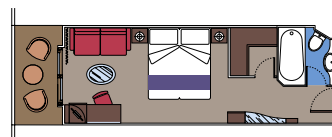

THE ONE BAR

CONCIERGE AREA

CABIN TYPES

INCLUDED FACILITIES

Air conditioning
Spacious wardrobe
Bathroom with shower or bathtub
Interactive TV
Telephone
Wi-Fi connection (for a fee except for MSC Yacht Club)
Mini bar
Safe deposit box

8 Deluxe Grand Suites

Deluxe Grand Suites ($\approx 26 \text{ m}^2$) with balcony ($5,7 \text{ m}^2$).
Double bed can be converted into two single beds.

This kind of accommodation is only available in the MSC Yacht Club.

56 Deluxe Suites

Deluxe Suites (from $\approx 18,5$ to $\approx 29 \text{ m}^2$) with balcony ($\approx 6 \text{ m}^2$).
Double bed can be converted into two single beds.

This kind of accommodation is only available in the MSC Yacht Club.

MSC YACHT CLUB ROYAL SUITE

INTERIOR CABIN

28 Suites

Suites (from ≈ 21 to ≈ 41 m²) with balcony (≈ 6 m²) or panoramic sealed window. Double bed can be converted into two single beds.

This kind of accommodation is available with Fantastica and Aurea Experiences.