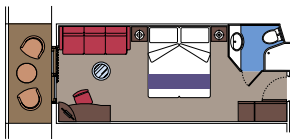

1.106 Balcony

Cabins (from ≈ 14 to 19 m²) with balcony (from ≈ 1 to $\approx 11,5$ m²). Double bed can be converted into two single beds.

Including 224 Family Cabins consisting in two connecting cabins. Can accommodate up to 6 people. Only available with Fantastica Experience.

This kind of accommodation is available with Bella, Fantastica and Aurea Experiences.