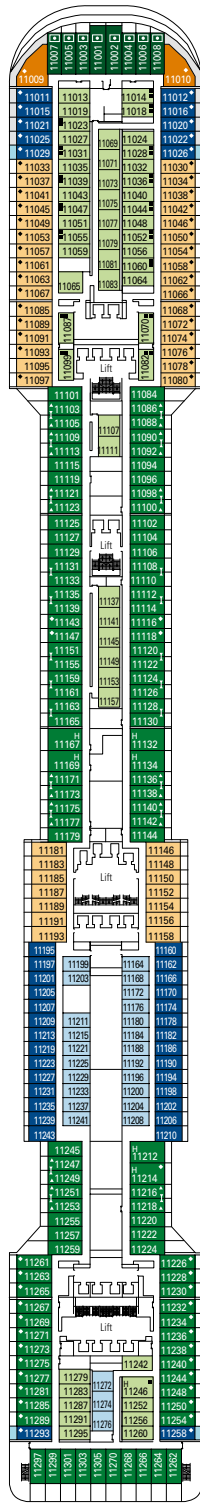

DECK 11
IRIDE