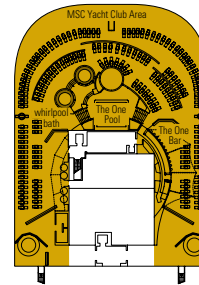

LA CANTINA DI BACCO

MSC FORMULA RACER

DECK 9
MINERVA

DECK 10
GIUNONE

DECK 11
IRIDE

DECK 12
AURORA

DECK 13
CUPIDO

Elios Deck 18
 Urano Deck 16
 Mercurio Deck 15
 Afrodite Deck 14
 Cupido Deck 13
 Aurora Deck 12
 Iride Deck 11
 Giunone Deck 10
 Minerva Deck 9
 Artemide Deck 8
 Apollo Deck 7
 Zeus Deck 6
 Saturno Deck 5
 Atlante Deck 4

Elios Deck 18

MSC YACHT CLUB

1.751 CABINS

Royal Suites	2
Executive & Family Suites	3
Deluxe Grand Suite	8
Deluxe Suites*	56
Aurea Suites	28
Balcony*	1.134
Ocean View*	115
Interior*	405

* Including cabins for guests with disabilities or reduced mobility.