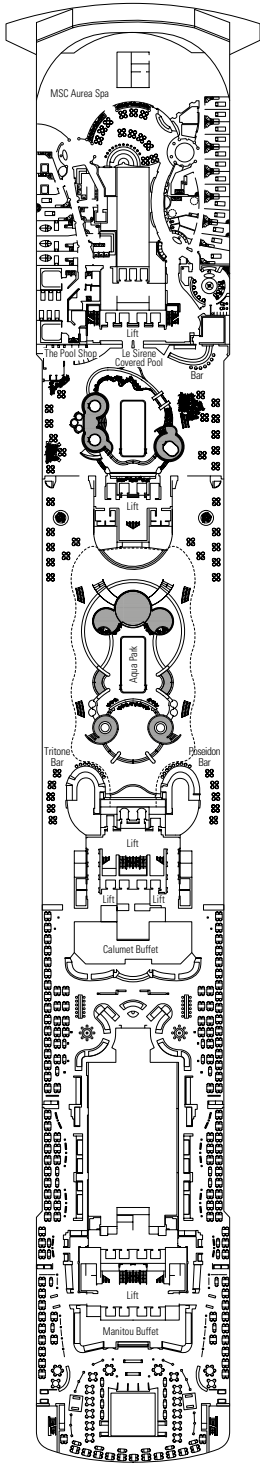

1.751 CABINS

Royal Suites	2
Executive & Family Suites	3
Deluxe Grand Suite	8
Deluxe Suites*	56
Aurea Suites	28
Balcony*	1.134
Ocean View*	115
Interior*	405

* Including cabins for guests with disabilities or reduced mobility.

CABIN CATEGORIES

BELLA › Interior
BELLA › Ocean View
BELLA › Balcony

FANTASTICA › Interior
FANTASTICA › Ocean View
FANTASTICA › Balcony
FANTASTICA › Family Cabin**
FANTASTICA › Suite°

AUREA › Balcony
AUREA › Suite°
AUREA › Suite

MSC YACHT CLUB › Deluxe Suite
MSC YACHT CLUB › Deluxe Grand Suite
MSC YACHT CLUB › Executive & Family Suite°
MSC YACHT CLUB › Royal Suite

- ° Sealed panoramic window.
- ** The ship offers many family cabins which are the combination of 2 connected cabins.
- All cabins have one double bed convertible to two single beds.
- 3rd bed available in all categories except for Interior Bella and Suite Fantastica.
- 4th bed available in all categories except for Interior Bella, Suite Fantastica and MSC Yacht Club Deluxe Grand Suite.

LEGEND

- ▲ Sofa bed
- Double sofa bed
- 3rd bed is a pullman bed
- 3rd and 4th beds are pullman beds
- └ Connecting cabins
- ◻ Cabin with panoramic sealed window
- H Cabin for guests with disabilities or reduced mobility
- ★ Juliet balcony (non-walkable area)
- ◐ Cabins with partial view
- Balcony with metal balustrade
- Balcony with half glass half metal balustrade

DECK 14 AFRODITE   DECK 15 MERCURIO   DECK 16 URANO   DECK 18 ELIOS

Ship configuration, data and descriptions may be subject to change depending on the season and on the destination and must be verified at the time of booking.