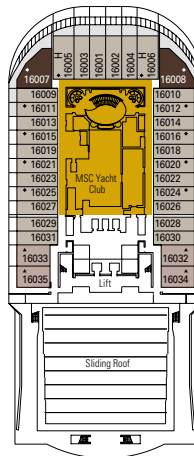

1.751 CABINS

Royal Suites	2
Executive & Family Suites	3
Deluxe Grand Suite	8
Deluxe Suites*	56
Aurea Suites	28
Balcony*	1.134
Ocean View*	115
Interior*	405

* Including cabins for guests with disabilities or reduced mobility.

CABIN CATEGORIES

BELLA › Interior
BELLA › Ocean View
BELLA › Balcony

FANTASTICA › Interior
FANTASTICA › Ocean View
FANTASTICA › Balcony
FANTASTICA › Family Cabin**
FANTASTICA › Suite°

AUREA › Balcony
AUREA › Suite°
AUREA › Suite

MSC YACHT CLUB › Deluxe Suite
MSC YACHT CLUB › Deluxe Grand Suite
MSC YACHT CLUB › Executive & Family Suite°
MSC YACHT CLUB › Royal Suite

- ° Sealed panoramic window.
- ** The ship offers many family cabins which are the combination of 2 connected cabins.
- All cabins have one double bed convertible to two single beds.
- 3rd bed available in all categories except for Interior Bella and Suite Fantastica.
- 4th bed available in all categories except for Interior Bella, Suite Fantastica and MSC Yacht Club Deluxe Grand Suite.

LEGEND

- ▲ Sofa bed
- Double sofa bed
- 3rd bed is a pullman bed
- 3rd and 4th beds are pullman beds
- └ Connecting cabins
- ◻ Cabin with panoramic sealed window
- H Cabin for guests with disabilities or reduced mobility
- ★ Juliet balcony (non-walkable area)
- ◐ Cabins with partial view
- Balcony with metal balustrade
- Balcony with half glass half metal balustrade

DECK 14 AFRODITE   DECK 15 MERCURIO   DECK 16 URANO   DECK 18 ELIOS

Ship configuration, data and descriptions may be subject to change depending on the season and on the destination and must be verified at the time of booking.