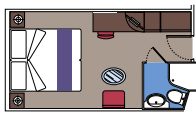

This kind of accommodation is available with Bella, Fantastica and Aurea Experiences.

113 Ocean View

Cabins with porthole (from ≈ 12 to ≈ 20 m²). Double bed can be converted into two single beds.

This kind of accommodation is available with Bella and Fantastica Experiences.

392 Interior

Interior cabins (from ≈ 13 to ≈ 16 m²). Double bed can be converted into two single beds.

This kind of accommodation is available with Bella and Fantastica Experiences.

BALCONY CABIN

FACILITIES FOR GUESTS WITH DISABILITIES OR REDUCED MOBILITY