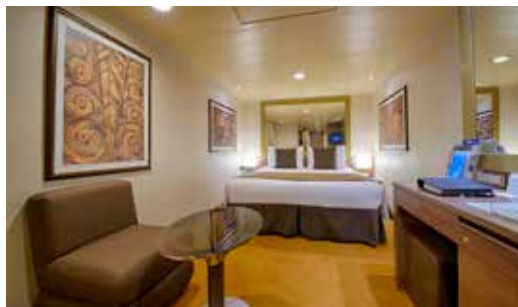

MSC YACHT CLUB ROYAL SUITE

INTERIOR CABIN

28 Suites

Suites (from ≈ 21 to ≈ 41 m²) with balcony (≈ 6 m²) or panoramic sealed window. Double bed can be converted into two single beds.

This kind of accommodation is available with Fantastica and Aurea Experiences.

This kind of accommodation is available with Bella, Fantastica and Aurea Experiences.

113 Ocean View

Cabins with porthole (from ≈ 12 to ≈ 20 m²). Double bed can be converted into two single beds.

This kind of accommodation is available with Bella and Fantastica Experiences.