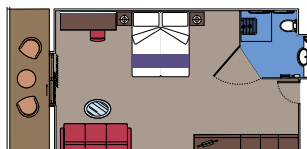

392 Interior

Interior cabins (from ≈ 13 to ≈ 16 m²). Double bed can be converted into two single beds.

This kind of accommodation is available with Bella and Fantastica Experiences.

BALCONY CABIN

FACILITIES FOR GUESTS WITH DISABILITIES OR REDUCED MOBILITY

2 Suites for guests with disabilities or reduced mobility

Deluxe Suites ($\approx 33 \text{ m}^2$) with balcony ($\approx 3,5 \text{ m}^2$).
Double bed can be converted into two single beds.

This kind of accommodation is only available in the MSC Yacht Club.