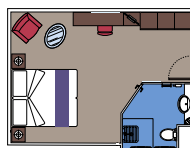

43 Cabins for guests with disabilities or reduced mobility