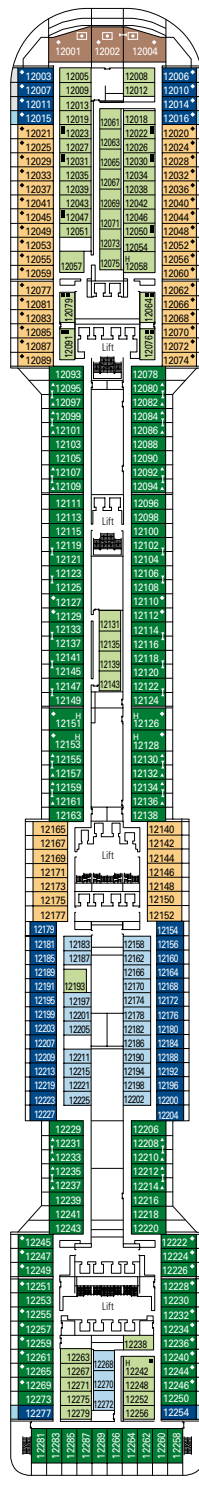

DECK 12
AURORA