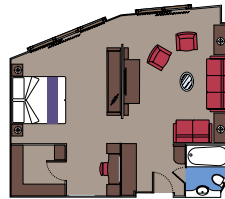

THE ONE BAR

CONCIERGE AREA

CABIN TYPES

INCLUDED FACILITIES

Air conditioning
Spacious wardrobe
Bathroom with shower or bathtub
Interactive TV
Telephone
Wi-Fi connection (for a fee except for MSC Yacht Club)
Mini bar
Safe deposit box

2 Royal Suites

Royal Suites ($\approx 36 \text{ m}^2$) with balcony ($\approx 16 \text{ m}^2$).
Double bed can be converted into two single beds.

This kind of accommodation is only available in the MSC Yacht Club.

3 Executive & Family Suites

Executive and Family Suites with panoramic sealed window (from ≈ 40 to $\approx 51 \text{ m}^2$).
Double bed can be converted into two single beds.

This kind of accommodation is only available in the MSC Yacht Club.

8 Deluxe Grand Suites

Deluxe Grand Suites ($\approx 26 \text{ m}^2$) with balcony ($5,7 \text{ m}^2$).
Double bed can be converted into two single beds.

This kind of accommodation is only available in the MSC Yacht Club.