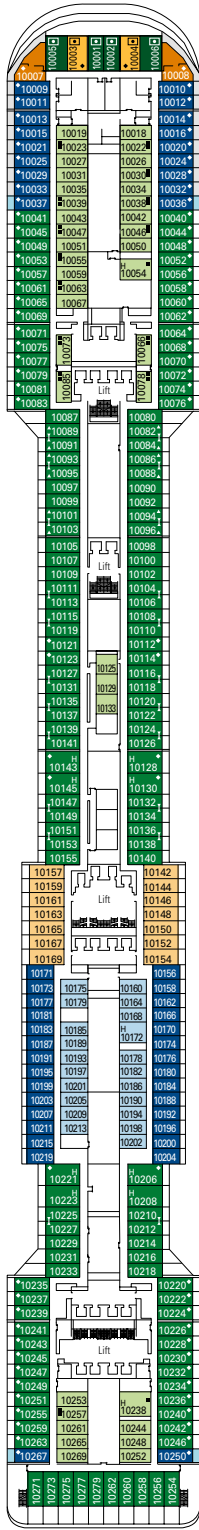

DECK 10
GIUNONE